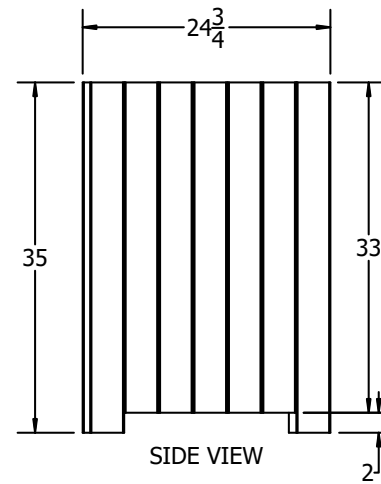

TOP VIEW

3D ISOMETRIC VIEW

FRONT VIEW

SIDE VIEW

- | | | |
|---|---|---|
|  |  |  |
| CED | GRA | GRE |
| STANDARD COLORS | | |
|  |  |  |
| BLU | RED | WHI |
| OPTIONAL COLORS | | |

INSERT COLOR CODE IN PRODUCT NUMBER
 CEDAR= CED, GRAY= GRA, GREEN= GRE,
 BLUE= BLU, RED= RED, WHITE=WHI

EXAMPLE: CEDAR 96 GAL.
 SQUARE RECYCLING CENTER =
 PB 96SCEDREC

Square 96 Gallon Recycling Center Spec Drawing

©COPYRIGHT 2013-2033

THIS COPYRIGHTED MATERIAL IS THE PROPERTY OF FROG FURNISHINGS AND SHALL NOT BE REPRODUCED, PUBLISHED OR DISCLOSED TO OTHERS WITHOUT AUTHORIZATION AND CANNOT BE USED IN ANY WAY AGAINST OR DETRIMENTAL TO JAYHAWK PLASTICS INC. OLATHE, KANSAS USA