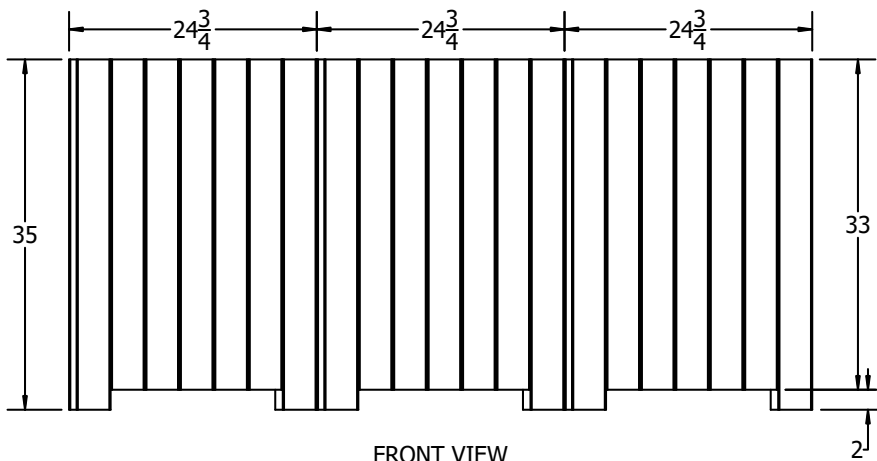

TOP VIEW

3D ISOMETRIC VIEW

FRONT VIEW

SIDE VIEW

- | | | |
|---|---|---|
|  |  |  |
| CED | GRA | GRE |
| STANDARD COLORS | | |
|  |  |  |
| BLU | RED | WHI |
| OPTIONAL COLORS | | |

INSERT COLOR CODE IN PRODUCT NUMBER
 CEDAR= CED, GRAY= GRA, GREEN= GRE,
 BLUE= BLU, RED= RED, WHITE=WHI

EXAMPLE: CEDAR 96 GAL.
 SQUARE RECYCLING CENTER =
 PB 96SCEDREC

Square 96 Gallon Recycling Center Spec Drawing

©COPYRIGHT 2013-2033

THIS COPYRIGHTED MATERIAL IS THE PROPERTY OF FROG FURNISHINGS AND SHALL NOT BE REPRODUCED, PUBLISHED OR DISCLOSED TO OTHERS WITHOUT AUTHORIZATION AND CANNOT BE USED IN ANY WAY AGAINST OR DETRIMENTAL TO JAYHAWK PLASTICS INC. OLATHE, KANSAS USA